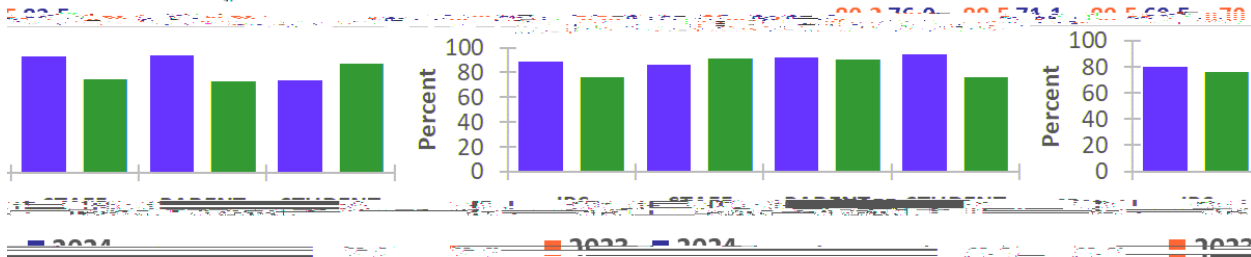

Bates Elementary

3180 McDowell Rd. Ext.
Jackson, Mississippi 39204
(601) 346-1412
<https://www.jackson.k12.ms.us/bates>

7. Our school or district provides students

10. My child's academic performance has

improved learning.