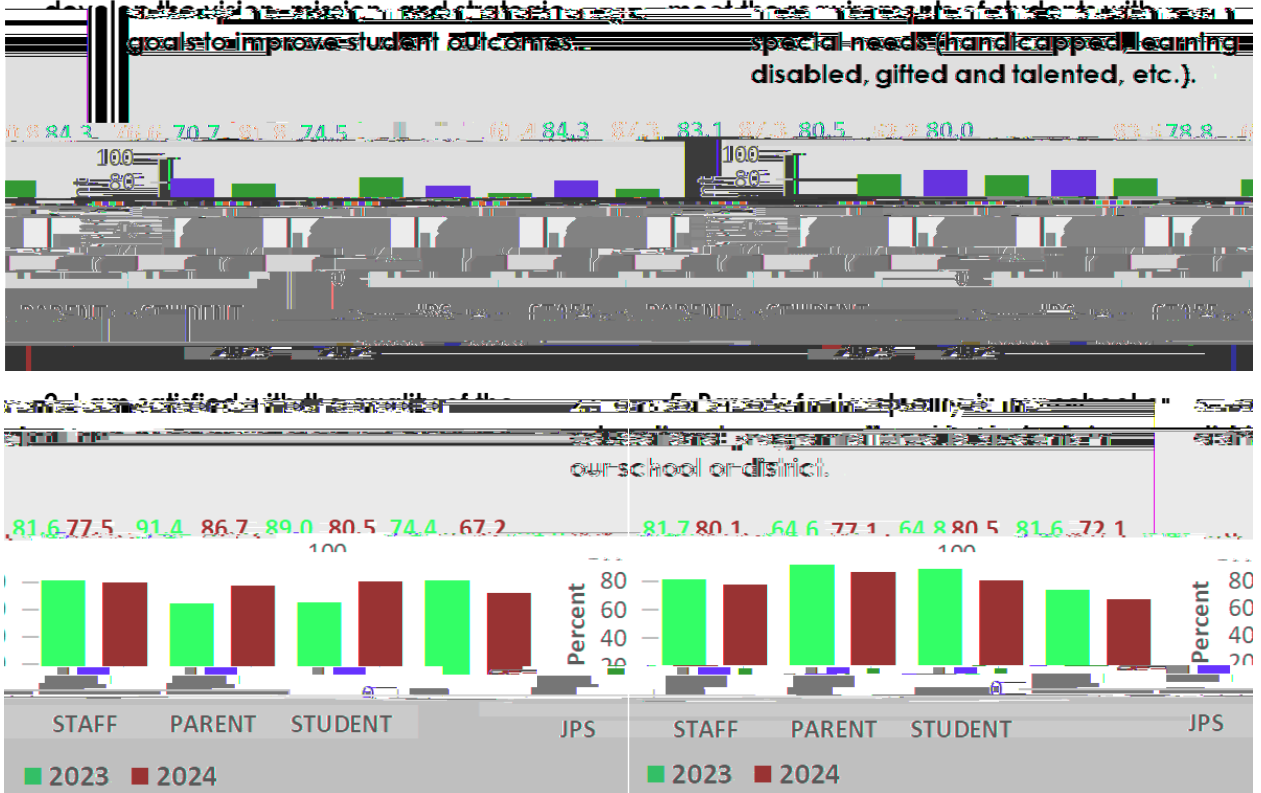

Blackburn Laboratory Middle

960-5329
<https://www.jackson.k12.ms.us/blackburn>

Mr. Eric Jackson
Principal

1. Leaders have established processes to

4. The programs of this school or district

3. Teachers hold high expectations for